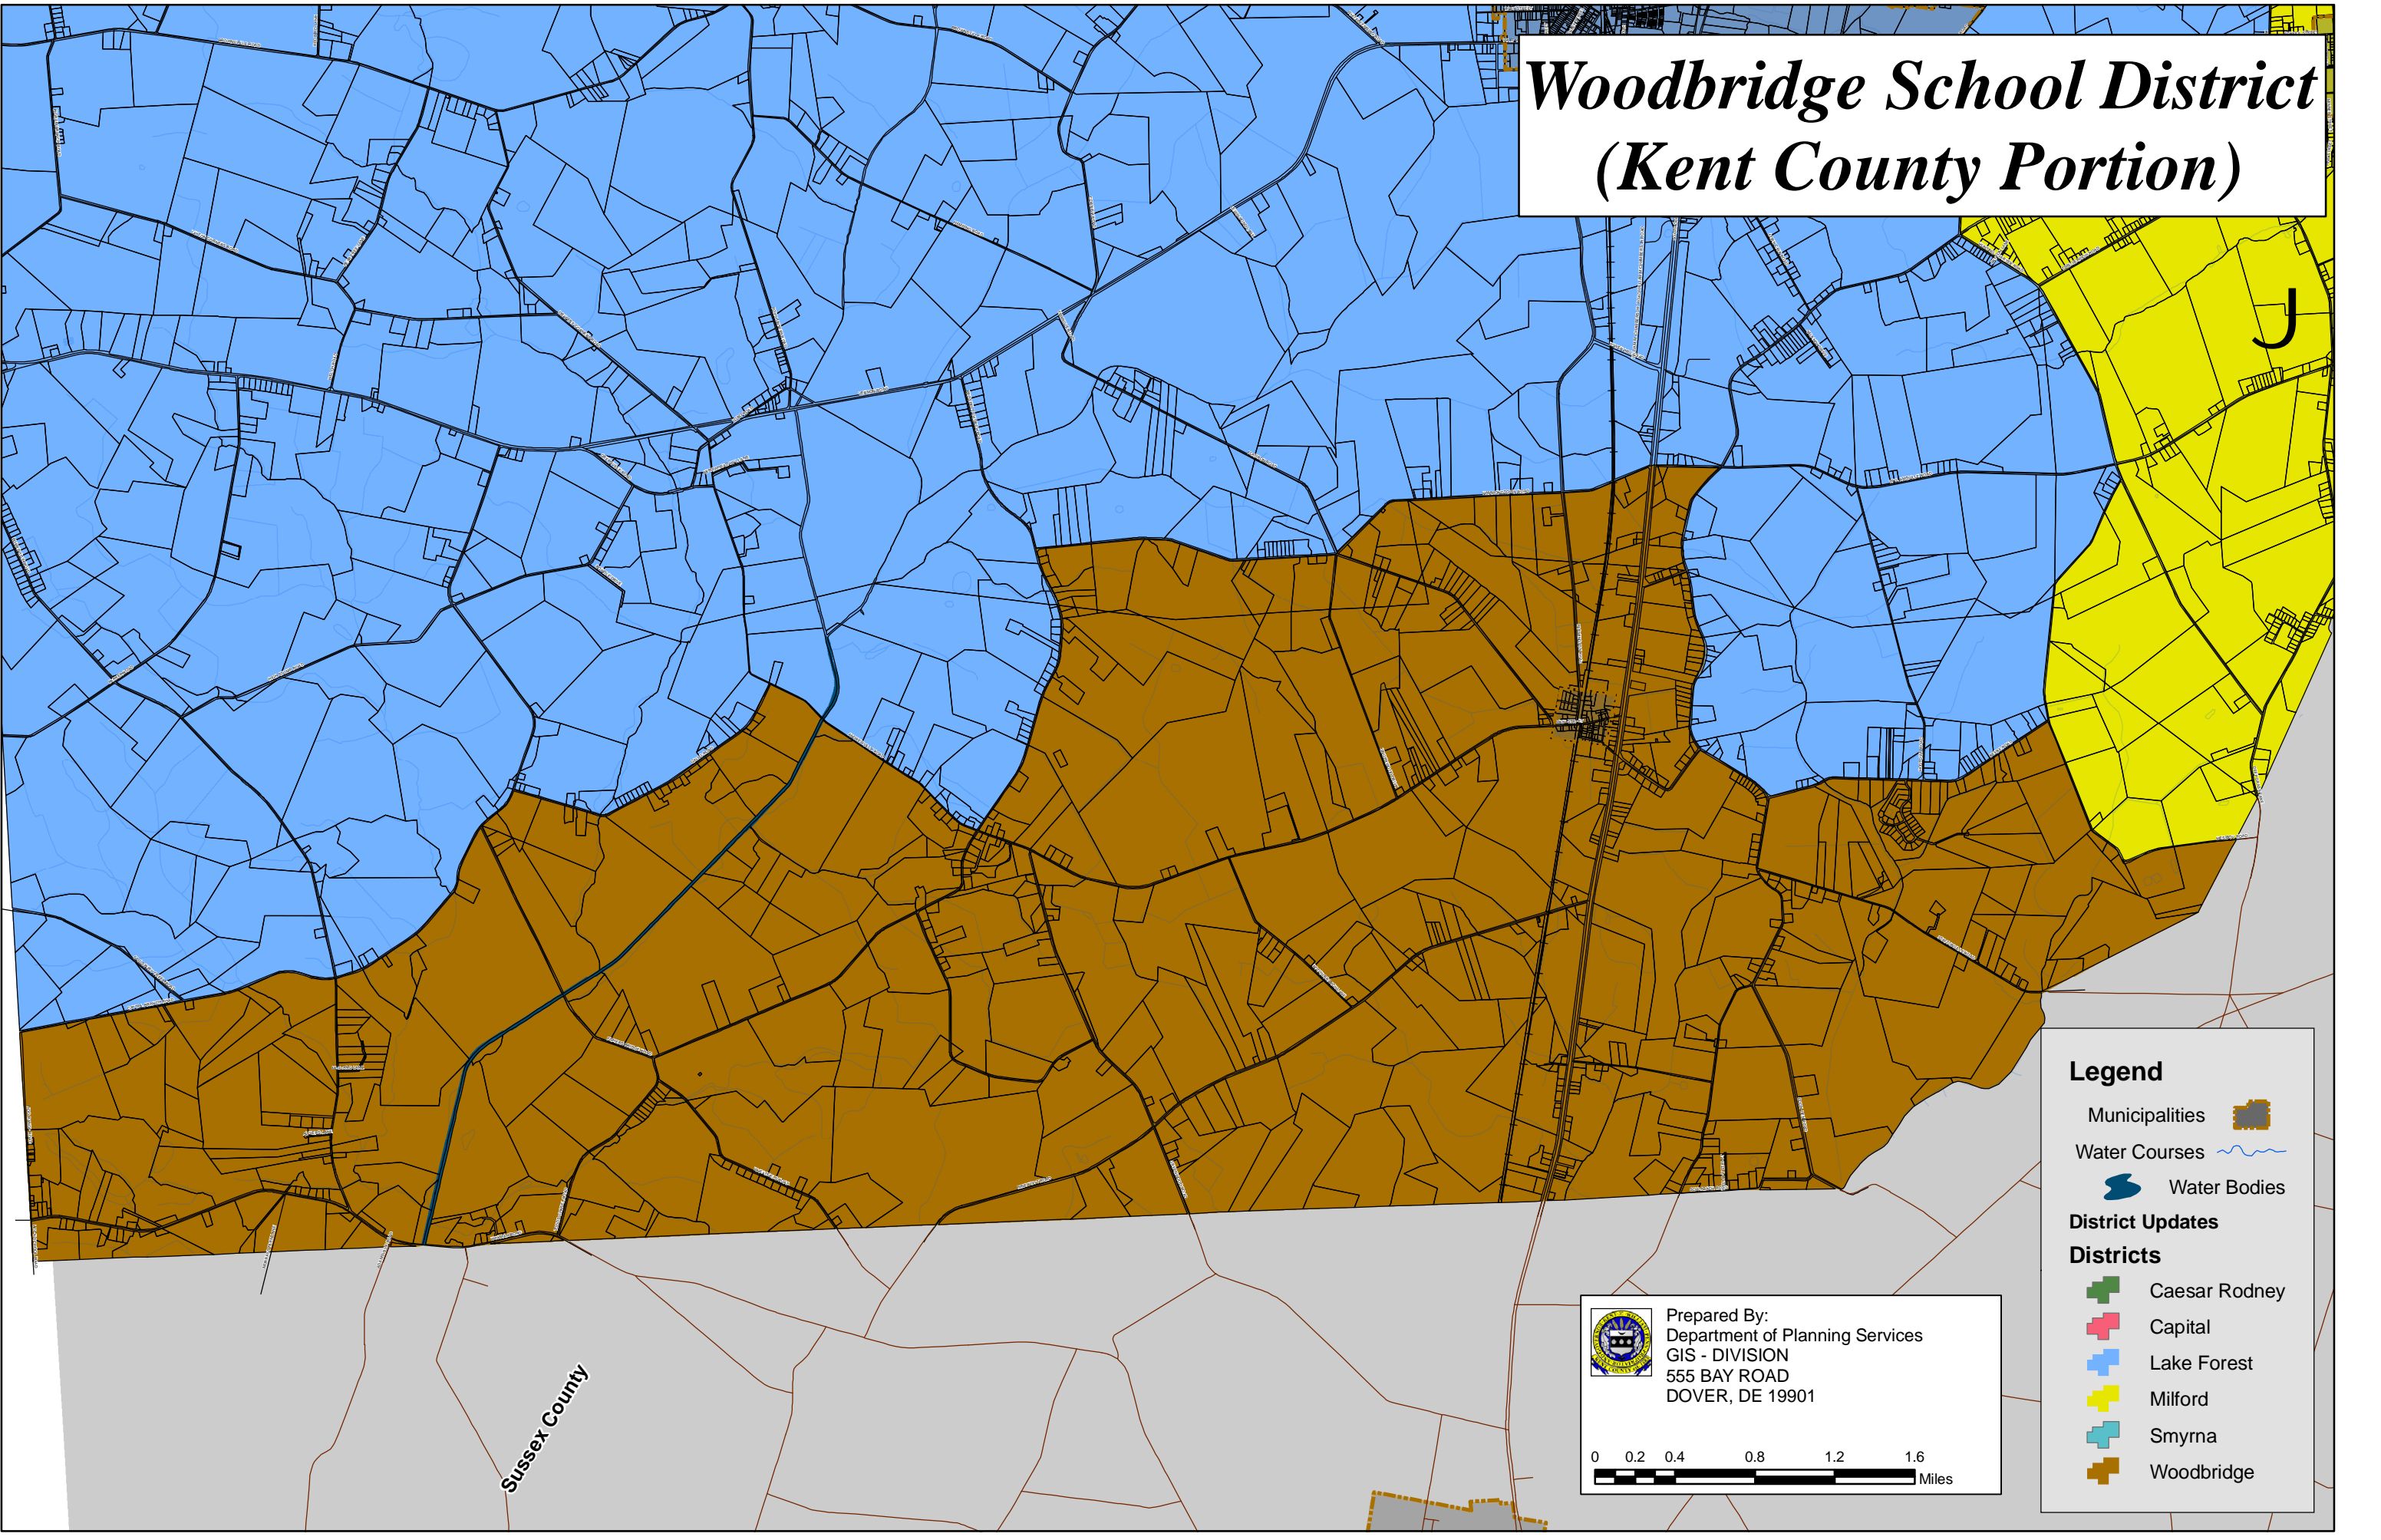

Woodbridge School District (Kent County Portion)

Legend

- Municipalities
- Water Courses
- Water Bodies
- District Updates**
- Districts**
- Caesar Rodney
- Capital
- Lake Forest
- Milford
- Smyrna
- Woodbridge

Prepared By:
Department of Planning Services
GIS - DIVISION
555 BAY ROAD
DOVER, DE 19901

0 0.2 0.4 0.8 1.2 1.6 Miles

Sussex County