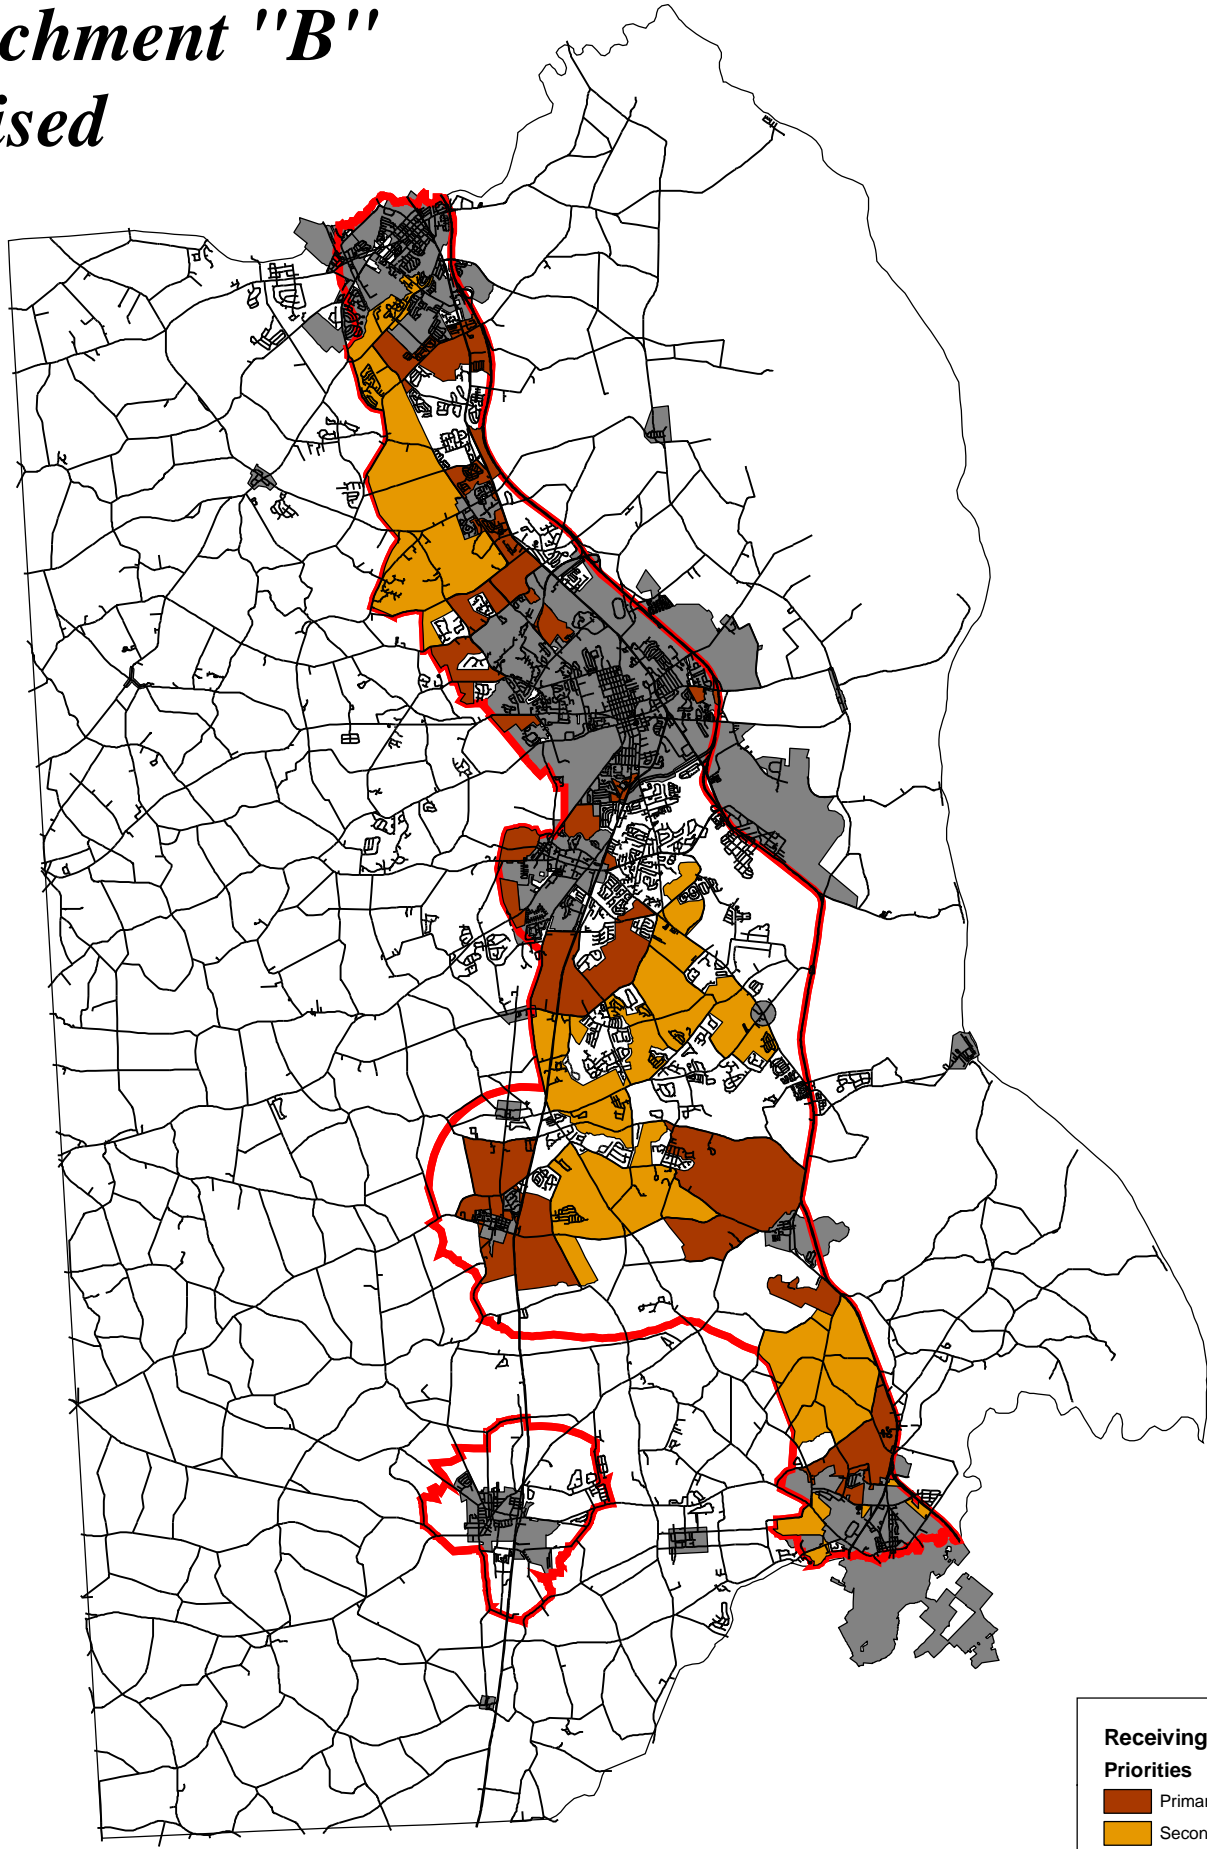

Sending Areas

Attachment "A"

Revised

Transfer Values

Priorities

- Primary - 1.5 Dwelling Units Per Acre
- Secondary - 1.0 Dwelling Units Per Acre
- Tertiary - 0.5 Dwelling Units Per Acre

Receiving Areas Attachment "B" Revised

**Receiving Areas
Priorities**

- Primary
- Secondary