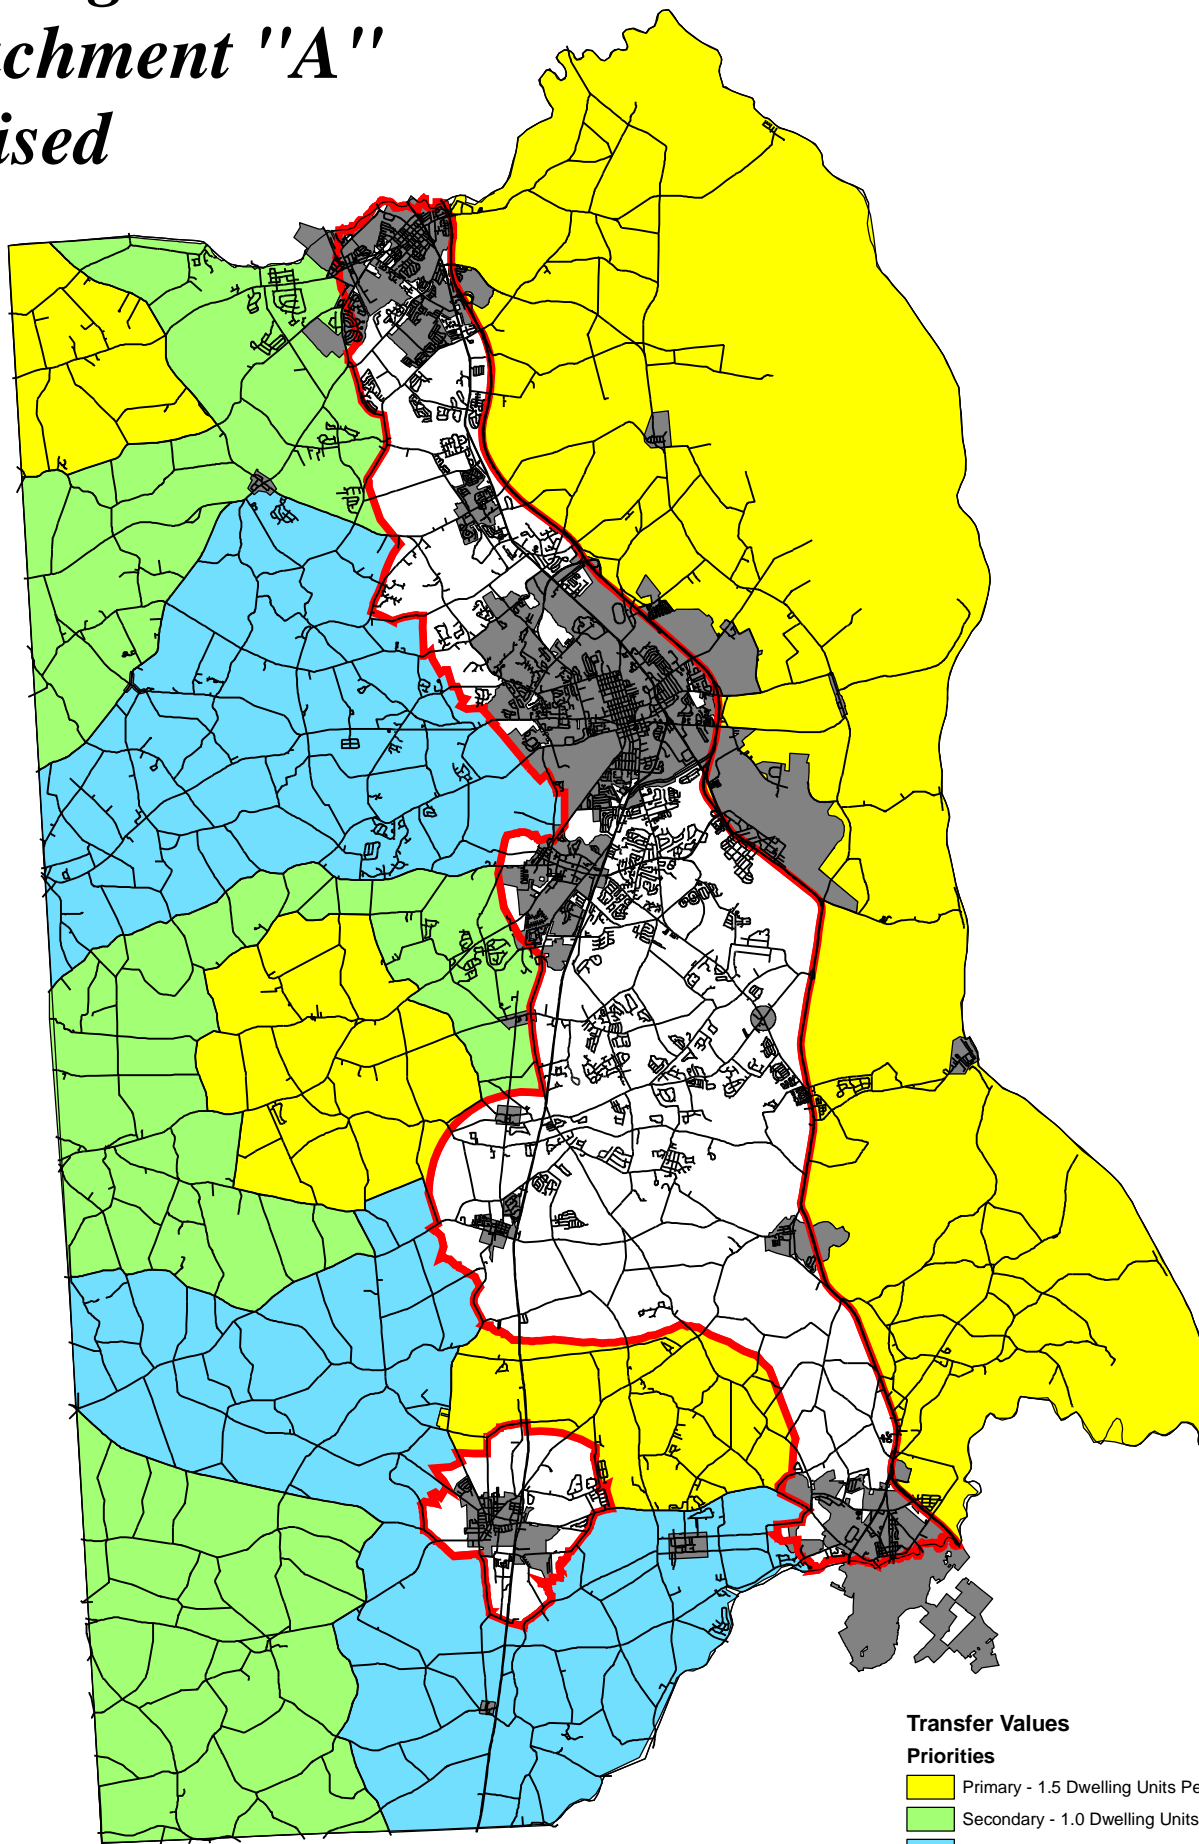

Sending Areas

Attachment "A"

Revised

Transfer Values

Priorities

- Primary - 1.5 Dwelling Units Per Acre
- Secondary - 1.0 Dwelling Units Per Acre
- Tertiary - 0.5 Dwelling Units Per Acre

Receiving Areas Attachment "B" Revised

**Receiving Areas
Priorities**

- Primary
- Secondary