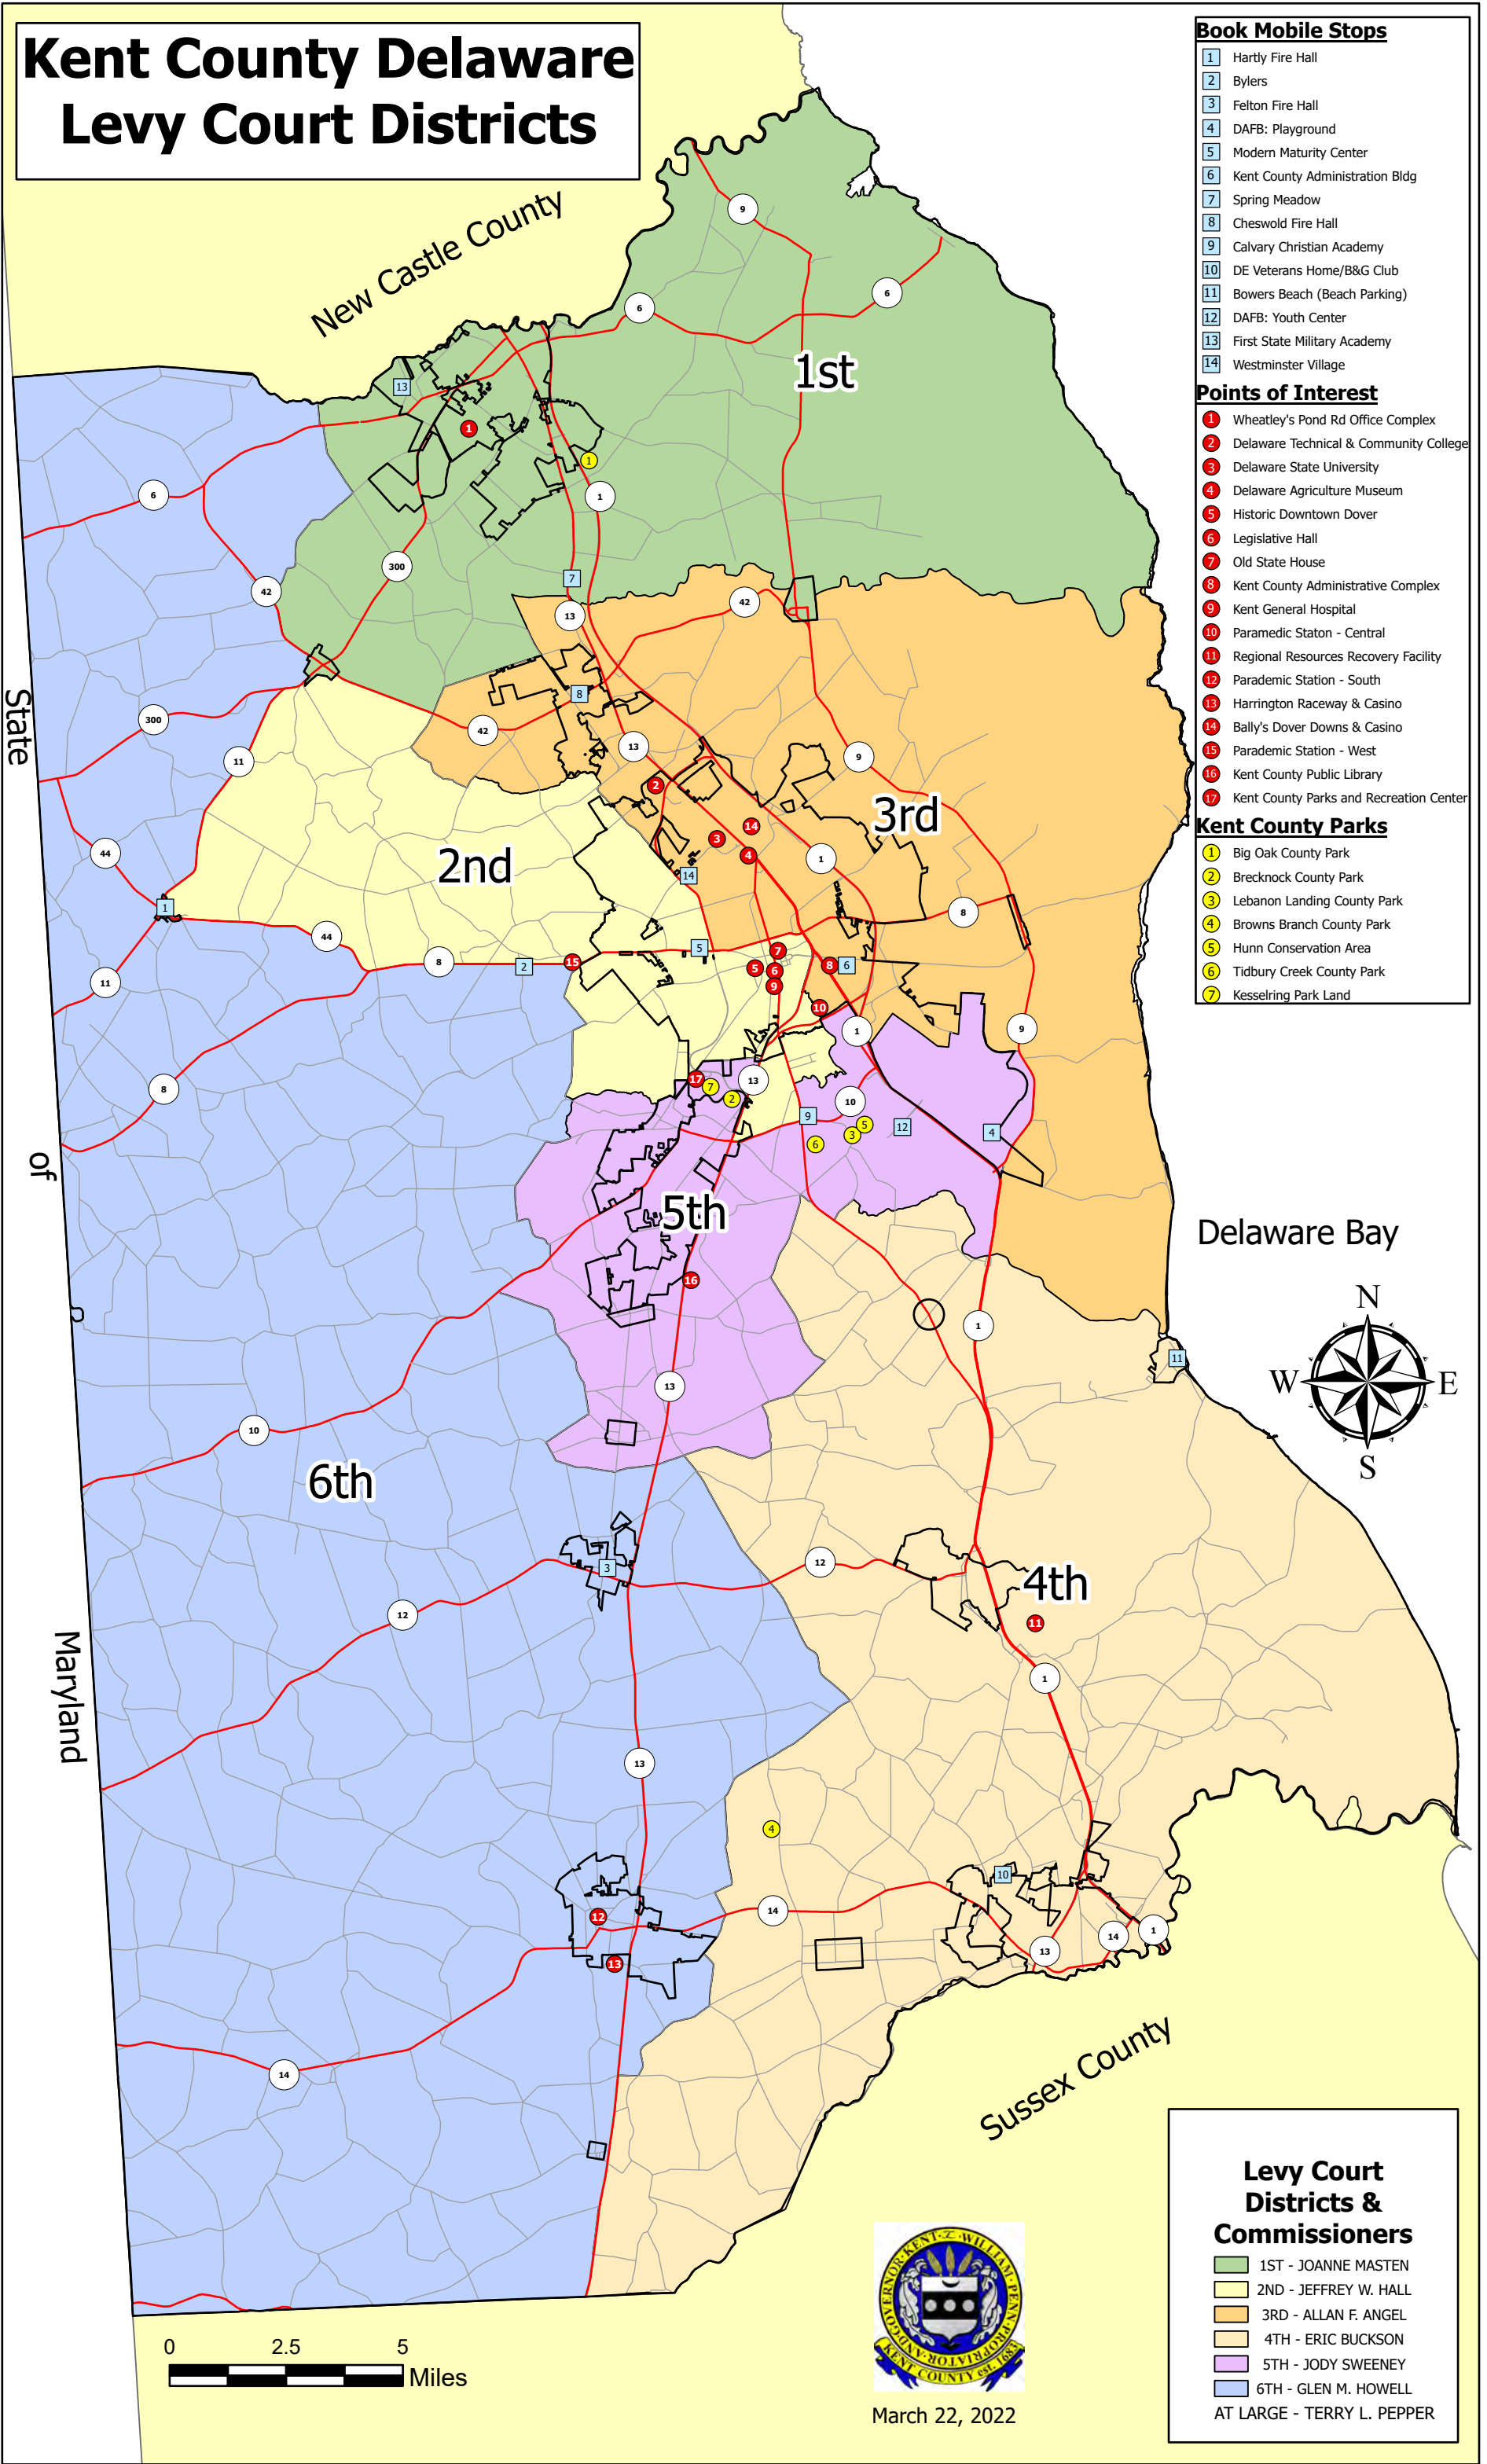

Kent County Delaware Levy Court Districts

- Book Mobile Stops**
- 1 Hartly Fire Hall
 - 2 Bylers
 - 3 Felton Fire Hall
 - 4 DAFB: Playground
 - 5 Modern Maturity Center
 - 6 Kent County Administration Bldg
 - 7 Spring Meadow
 - 8 Cheswold Fire Hall
 - 9 Calvary Christian Academy
 - 10 DE Veterans Home/B&G Club
 - 11 Bowers Beach (Beach Parking)
 - 12 DAFB: Youth Center
 - 13 First State Military Academy
 - 14 Westminster Village

- Points of Interest**
- 1 Wheatley's Pond Rd Office Complex
 - 2 Delaware Technical & Community College
 - 3 Delaware State University
 - 4 Delaware Agriculture Museum
 - 5 Historic Downtown Dover
 - 6 Legislative Hall
 - 7 Old State House
 - 8 Kent County Administrative Complex
 - 9 Kent General Hospital
 - 10 Paramedic Station - Central
 - 11 Regional Resources Recovery Facility
 - 12 Paramedic Station - South
 - 13 Harrington Raceway & Casino
 - 14 Bally's Dover Downs & Casino
 - 15 Paramedic Station - West
 - 16 Kent County Public Library
 - 17 Kent County Parks and Recreation Center

- Kent County Parks**
- 1 Big Oak County Park
 - 2 Brecknock County Park
 - 3 Lebanon Landing County Park
 - 4 Browns Branch County Park
 - 5 Hunn Conservation Area
 - 6 Tidbury Creek County Park
 - 7 Kesselring Park Land

- Levy Court Districts & Commissioners**
- 1ST - JOANNE MASTEN
 - 2ND - JEFFREY W. HALL
 - 3RD - ALLAN F. ANGEL
 - 4TH - ERIC BUCKSON
 - 5TH - JODY SWEENEY
 - 6TH - GLEN M. HOWELL
 - AT LARGE - TERRY L. PEPPER